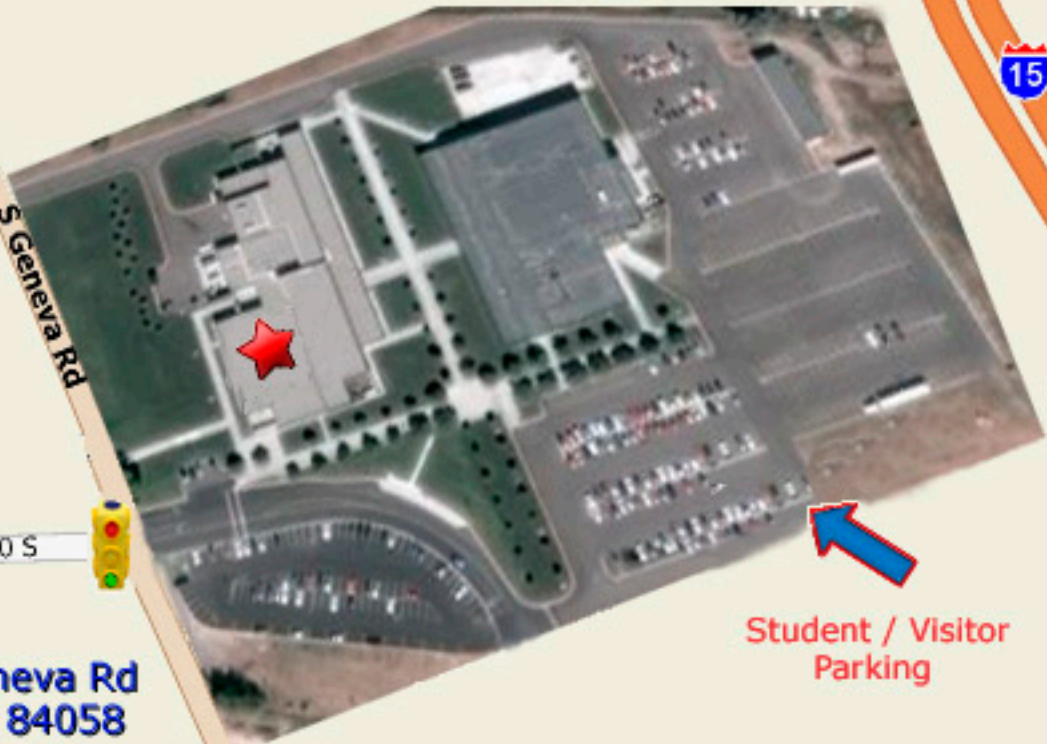

S Geneva Rd

1000 S

**MATC**  
987 S Geneva Rd  
Orem, UT 84058  
801-863-6282

Student / Visitor  
Parking

W University Pkwy

S Geneva Rd

W Business Park Dr

Take I-15  
Exit University Parkway, Exit 269  
Go West to the 1st Stop Light  
Turn Right (North)  
Go to the 1st Stop Light  
Turn Right  
Park in the East Parking Lot